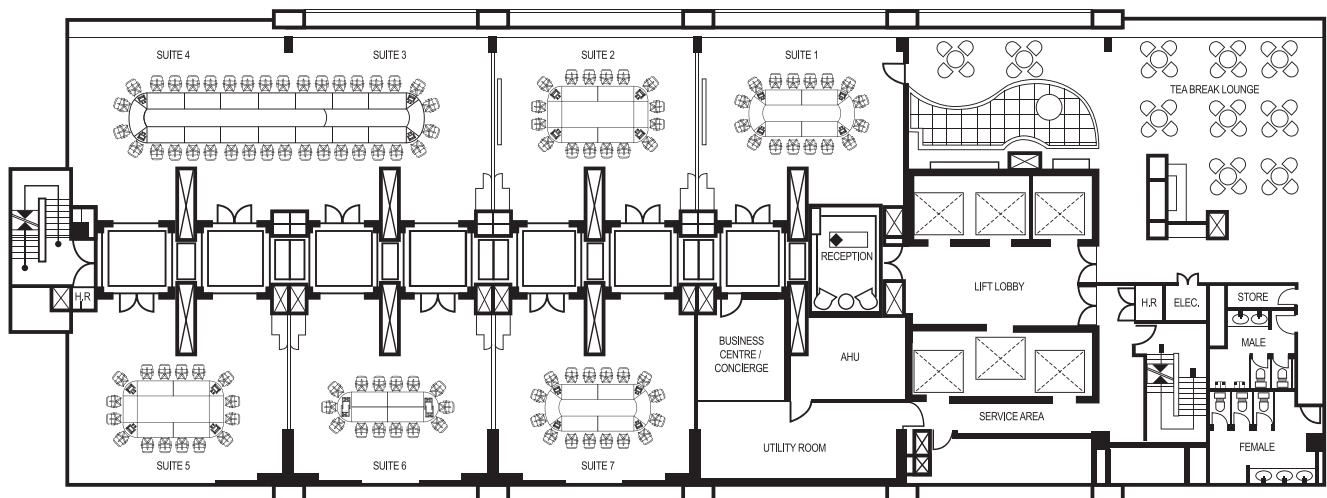

WINDOWS ON KUCHING MEETING SUITES	DIMENSIONS (Meters)	HEIGHT (Meters)	DOOR (H X W, Meters)	LOCATION (Floor)	RECEPTION	THEATRE	CLASSROOM	HOLLOW SQUARE	U-SHAPE	BOARDROOM	BANQUET
Suite 1	8.2 x 6.6	2.75	2.1 x 1.4	18th	35	50	24	20	17	20	30
Suite 2	8.2 x 6.6	2.75	2.1 x 1.4	18th	35	50	24	20	17	20	30
Suite 3	8.2 x 6.6	2.75	2.1 x 1.4	18th	35	50	24	20	17	20	30
Suite 4	8.2 x 6.6	2.75	2.1 x 1.4	18th	35	50	24	20	17	20	30
Suite 1, 2, 3 & 4	32.6 x 6.6	2.75	2.1 x 1.4	18th	140	200	96	80	68	80	120
Suite 1, 2 & 3	24.4 x 6.6	2.75	2.1 x 1.4	18th	105	150	72	60	50	60	90
Suite 2, 3 & 4	24.4 x 6.6	2.75	2.1 x 1.4	18th	105	150	72	60	50	60	90
Suite 1 & 2	16.4 x 6.6	2.75	2.1 x 1.4	18th	70	100	48	40	34	40	60
Suite 3 & 4	16.4 x 6.6	2.75	2.1 x 1.4	18th	70	100	48	40	34	40	60
Suite 5	8.2 x 6.6	2.75	2.1 x 1.4	18th	35	50	24	20	17	20	30
Suite 6	8.2 x 6.6	2.75	2.1 x 1.4	18th	35	50	24	20	17	20	30
Suite 7	8.2 x 6.6	2.75	2.1 x 1.4	18th	35	50	24	20	17	20	30
Suite 5 & 6	16.4 x 6.6	2.75	2.1 x 1.4	18th	70	100	48	40	34	40	60
Suite 6 & 7	16.4 x 6.6	2.75	2.1 x 1.4	18th	70	100	48	40	34	40	60
Suite 5, 6 & 7	24.4 x 6.6	2.75	2.1 x 1.4	18th	105	150	72	60	50	60	90

Window On Kuching | 18th Floor

Legend:

- 13amp Power Supply
- MA TV Outlet Point