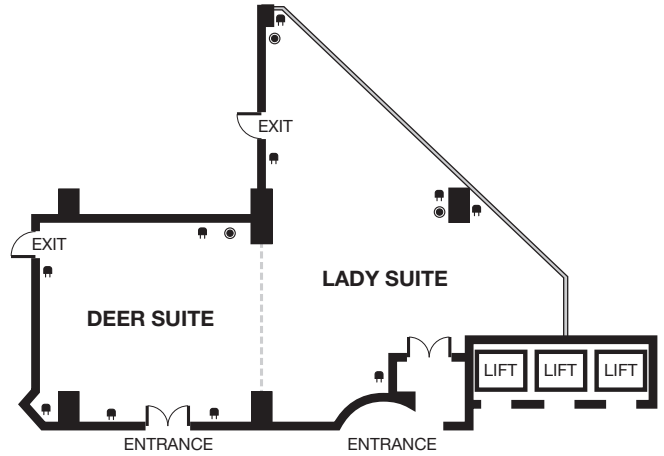

Meeting / Banquet Configuration

ROOM	DIMENSIONS (Meters)	HEIGHT (Meters)	DOOR (H X W, Meters)	LOCATION (Floor)	RECEPTION	THEATRE	CLASSROOM	HOLLOW SQUARE	U-SHAPE	BOARDROOM	BANQUET	DINNER & DANCE
Sarawak Chamber 1	14.8 x 25.2	6.0	2.1 x 1.6	3rd	340	550	200	114	93	114	340	200
Sarawak Chamber 2	8.2 x 25.2	6.0	2.1 x 1.6	3rd	100	250	80	90	81	90	140	100
Sarawak Chamber 3	12.7 x 25.2	6.0	2.1 x 1.6	3rd	300	450	120	102	66	102	300	200
Sarawak Chamber 1, 2 & 3	35.0 x 25.2	6.0	2.1 x 1.6	3rd	900	1400	450	160	135	160	900	500
Wind Suite 1	5.5 x 7.1	2.6	2.1 x 1.6	3rd	25	35	15	12	9	12	20	-
Wind Suite 2	8.4 x 8.0	2.6	2.1 x 1.6	3rd	45	50	24	24	21	24	40	-
Wind Suite 1 & 2	13.9 x 15.1	2.6	2.1 x 1.6	3rd	65	80	45	28	26	28	60	-
Deer Suite	9.0 x 8.6	2.6	2.1 x 1.6	3rd	50	60	30	24	20	24	40	-
Lady Suite	12.0 x 8.6	2.6	2.1 x 1.6	3rd	70	90	45	30	24	30	60	-

Window On Kuching | 18th Floor

Legend:

-  13amp Power Supply
-  MA TV Outlet Point

Wind Suites I & II | 3rd Floor

Deer & Lady Suites | 3rd Floor

Sarawak Chamber | 3rd Floor

Legend:

- 13amp Power Supply
- MA TV Outlet Point