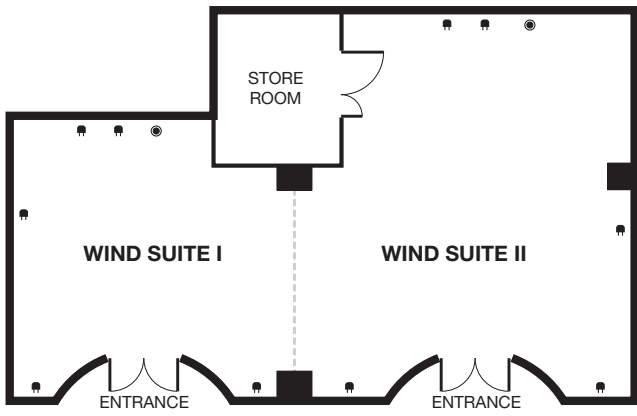

Meeting / Banquet Configuration

ROOM	DIMENSIONS (Meters)	HEIGHT (Meters)	DOOR (H X W, Meters)	LOCATION (Floor)	RECEPTION	THEATRE	CLASSROOM	HOLLOW SQUARE	U-SHAPE	BOARDROOM	BANQUET	DINNER & DANCE
Sarawak Chamber 1	14.8 x 25.2	6.0	2.1 x 1.6	3rd	340	550	200	114	93	114	340	200
Sarawak Chamber 2	8.2 x 25.2	6.0	2.1 x 1.6	3rd	100	250	80	90	81	90	140	100
Sarawak Chamber 3	12.7 x 25.2	6.0	2.1 x 1.6	3rd	300	450	120	102	66	102	300	200
Sarawak Chamber 1, 2 & 3	35.0 x 25.2	6.0	2.1 x 1.6	3rd	900	1400	450	160	135	160	900	500
Wind Suite 1	5.5 x 7.1	2.6	2.1 x 1.6	3rd	25	35	15	12	9	12	20	-
Wind Suite 2	8.4 x 8.0	2.6	2.1 x 1.6	3rd	45	50	24	24	21	24	40	-
Wind Suite 1 & 2	13.9 x 15.1	2.6	2.1 x 1.6	3rd	65	80	45	28	26	28	60	-
Deer Suite	9.0 x 8.6	2.6	2.1 x 1.6	3rd	50	60	30	24	20	24	40	-
Lady Suite	12.0 x 8.6	2.6	2.1 x 1.6	3rd	70	90	45	30	24	30	60	-

Window On Kuching | 18th Floor

Legend:

-  13amp Power Supply
-  MA TV Outlet Point

Wind Suites I & II | 3rd Floor

Deer & Lady Suites | 3rd Floor

Sarawak Chamber | 3rd Floor

Legend:

- 13amp Power Supply
- MA TV Outlet Point