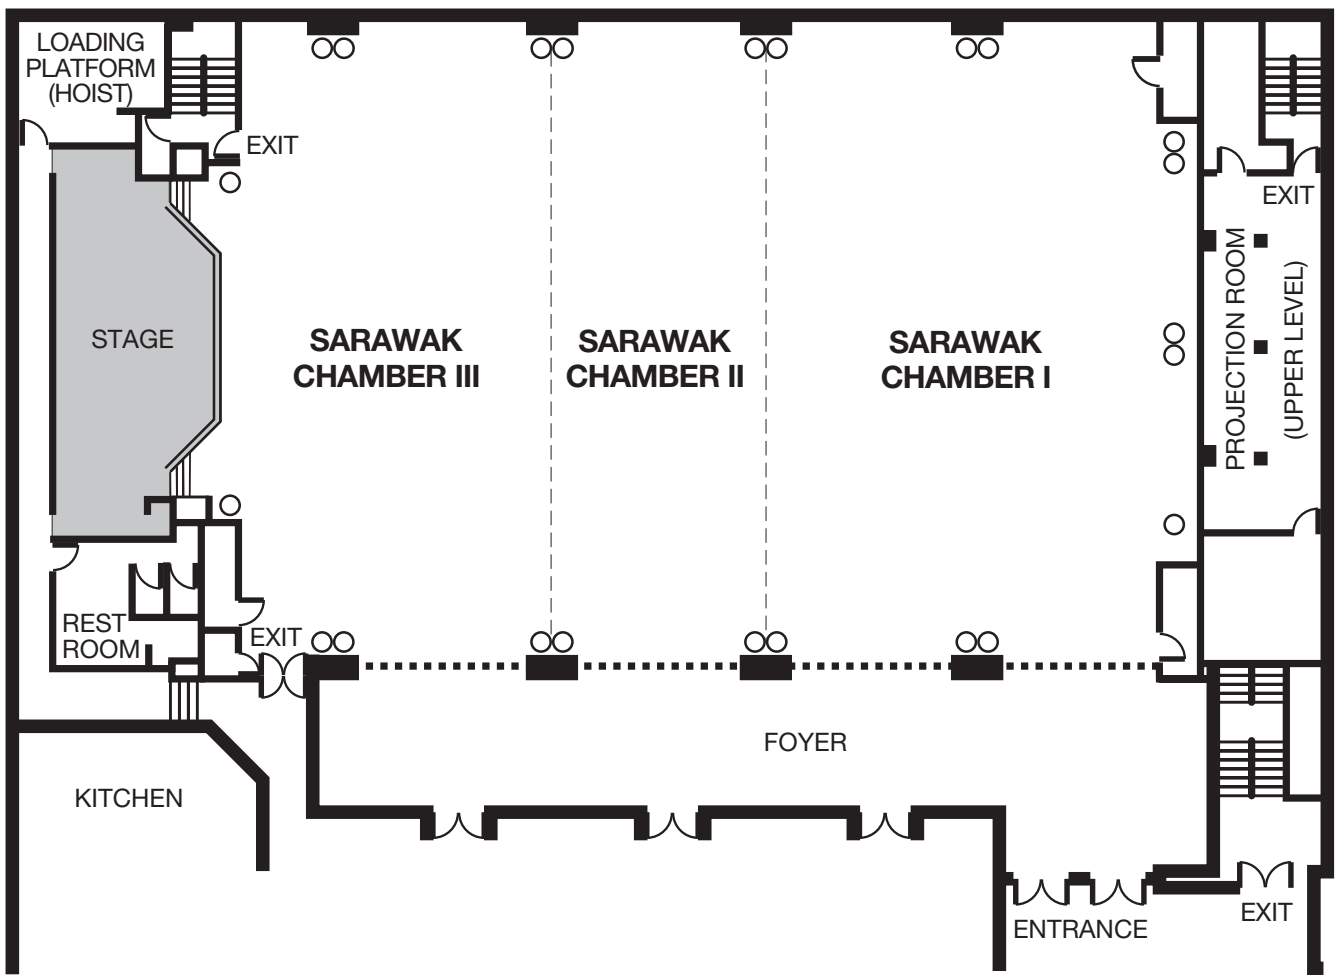

Meeting / Banquet Configuration

ROOM	DIMENSIONS (Meters)	HEIGHT (Meters)	DOOR (H X W, Meters)	LOCATION (Floor)	RECEPTION	THEATRE	CLASSROOM	HOLLOW SQUARE	U-SHAPE	BOARDROOM	BANQUET	DINNER & DANCE
Sarawak Chamber 1	14.8 x 25.2	6.0	2.1 x 1.6	3rd	340	550	200	114	93	114	340	200
Sarawak Chamber 2	8.2 x 25.2	6.0	2.1 x 1.6	3rd	100	250	80	90	81	90	140	100
Sarawak Chamber 3	12.7 x 25.2	6.0	2.1 x 1.6	3rd	300	450	120	102	66	102	300	200
Sarawak Chamber 1, 2 & 3	35.0 x 25.2	6.0	2.1 x 1.6	3rd	900	1400	450	160	135	160	900	500
Wind Suite 1	5.5 x 7.1	2.6	2.1 x 1.6	3rd	25	35	15	12	9	12	20	-
Wind Suite 2	8.4 x 8.0	2.6	2.1 x 1.6	3rd	45	50	24	24	21	24	40	-
Wind Suite 1 & 2	13.9 x 15.1	2.6	2.1 x 1.6	3rd	65	80	45	28	26	28	60	-
Deer Suite	9.0 x 8.6	2.6	2.1 x 1.6	3rd	50	60	30	24	20	24	40	-
Lady Suite	12.0 x 8.6	2.6	2.1 x 1.6	3rd	70	90	45	30	24	30	60	-

Window On Kuching | 18th Floor

Legend:

-  13amp Power Supply
-  MA TV Outlet Point

Wind Suites I & II | 3rd Floor

Deer & Lady Suites | 3rd Floor

Sarawak Chamber | 3rd Floor

Legend:

- 13amp Power Supply
- MA TV Outlet Point